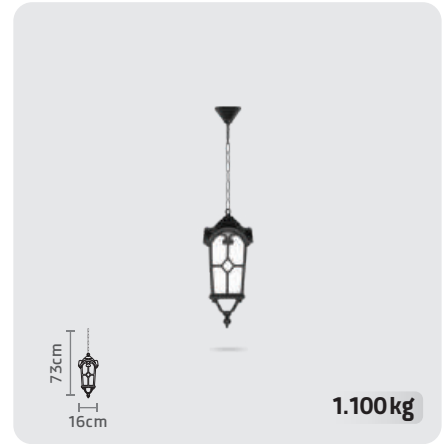

What shines.

Material	Aluminium Die-Cast
Color Type	Powder Coating
Shade	PMMA
Shades Color	Semi Transparent
Body Color	■ ■ ■
Lamp Source	E27
Input Voltage	AC 220V / 50HZ
IP	44

TC-HSE max. 23W

LED Bulb max. 15W

ROSHA PENDANT LIGHT

CODE: SH-105602020

WIDTH: 16 cm | HIGH: 73 cm