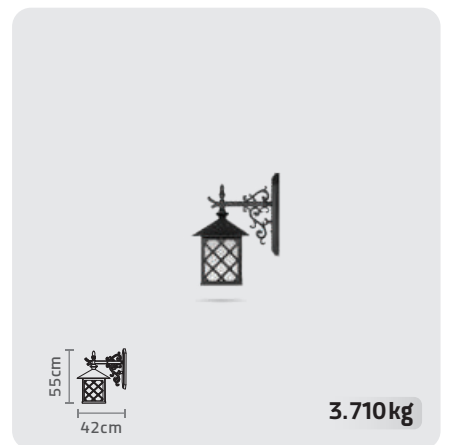

What shines.

WALL LIGHT + ROSE ARM

WALL LIGHT + SENATOR ARM

KAREN1 PARK LIGHT

CODE: SH-105420320
 BASE: SH-192120010
 WIDTH: 85 cm | HIGH: 230 cm

KAREN1 PARK LIGHT

CODE: SH-105410320
 BASE: SH-192120010
 WIDTH: 46 cm | HIGH: 230 cm

KAREN1 WALL LIGHT

CODE: SH-105490320
 WIDTH: 40 cm | HIGH: 49 cm

KAREN1 PARK LIGHT

CODE: SH-105421320
 BASE: SH-192020010
 WIDTH: 85 cm | HIGH: 230 cm

KAREN1 PARK LIGHT

CODE: SH-105411320
 BASE: SH-191620010
 WIDTH: 47 cm | HIGH: 230 cm