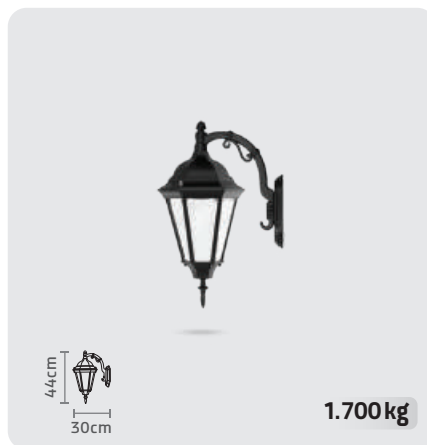

CODE: SH-104320110
BASE: SH-192120010
WIDTH: 64 cm | HIGH: 230 cm

ROMI WALL LIGHT

CODE: SH-104390110
WIDTH: 30 cm | HIGH: 44 cm

ROMI PARK LIGHT

CODE: SH-104320120
BASE: SH-191620010
WIDTH: 64 cm | HIGH: 230 cm