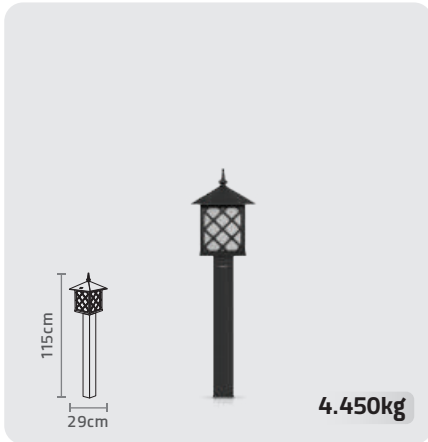

TC-HSE max. 35W

LED Bulb max. 30W

KAREN 2 BOLLARD LIGHT (115 CM)

CODE: SH-109711510

WIDTH: 29 cm | HIGH: 115 cm

KAREN 2 BOLLARD LIGHT (100 CM)

CODE: SH-109710010

WIDTH: 29 cm | HIGH: 100 cm