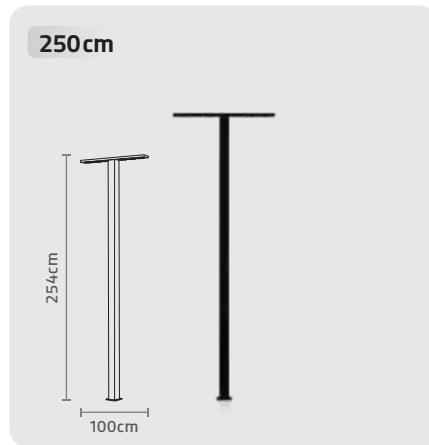

Power	Luminous Flux	Luminous Efficiency	Color Temperatur
6x10 W	2600 Lm	45 Lm / w	3000 / 4000 k

MODERNA-M706 STREET LIGHT

■ CODE: SH-170620040

■ CODE: SH-170620080

WIDTH: 100 cm | HIGH: 204 cm

MODERNA-M706 STREET LIGHT

■ CODE: SH-170625040

■ CODE: SH-170625080

WIDTH: 100 cm | HIGH: 254 cm

MODERNA-M706 STREET LIGHT

■ CODE: SH-170630040

■ CODE: SH-170630080

WIDTH: 100 cm | HIGH: 304 cm

STREET LIGHT