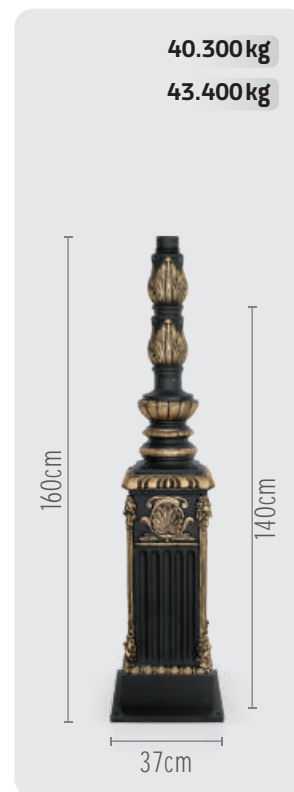

DARBARI BASE

CODE: SH-191214011

CODE: SH-191216011