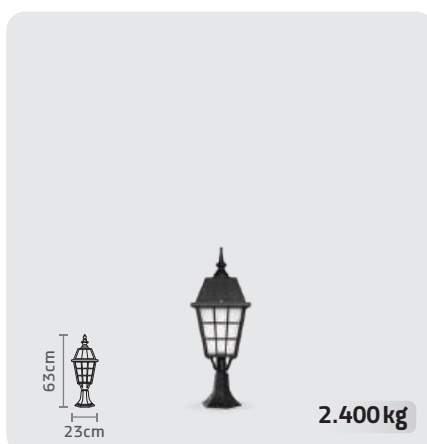

TC-HSE max. 28W	LED Bulb max. 20W
-----------------	-------------------

VENIZ BOLLARD LIGHT

CODE: SH-105501010

BASE: SH-191908000

WIDTH: 23 cm | HIGH: 128 cm

VENIZ POST LIGHT

CODE: SH-105503010

WIDTH: 23 cm | HIGH: 63 cm