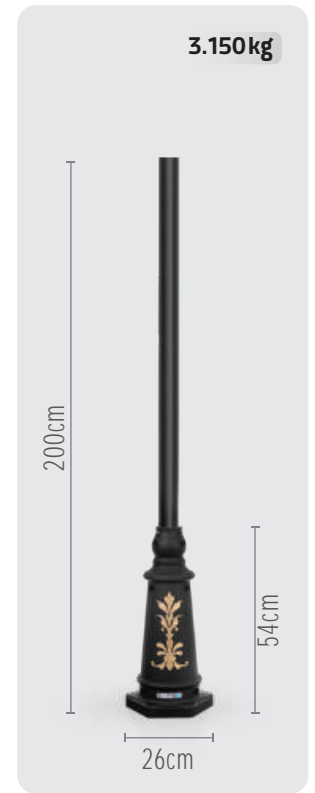

ARGHAVAN BASE

CODE: SH-192120010