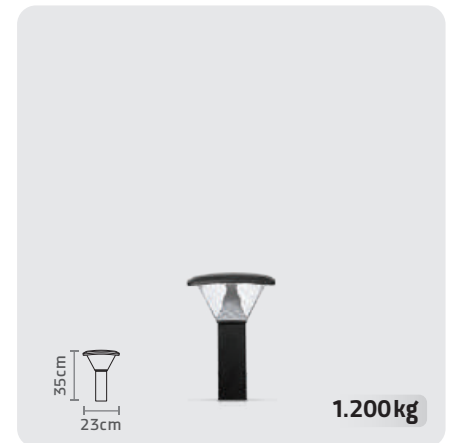

■ CODE: SH-109508050

■ CODE: SH-109508030

WIDTH: 23 cm | HIGH: 80 cm

TABESH MODULE BOLLARD LIGHT 60

■ CODE: SH-109506050

■ CODE: SH-109506030

WIDTH: 23 cm | HIGH: 60 cm

TABESH MODULE BOLLARD LIGHT 35