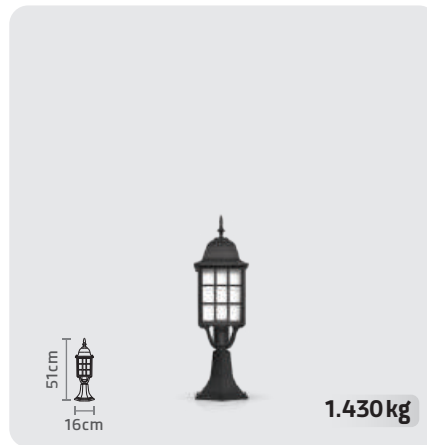

TC-HSE max. 23W

LED Bulb max. 15W

MOSHABAK PENDANT LIGHT

CODE: SH-104102020

WIDTH: 16 cm | HIGH: 71 cm

MOSHABAK BOLLARD LIGHT

CODE: SH-104101010

BASE: SH-191908000

WIDTH: 23 cm | HIGH: 114 cm

MOSHABAK POST LIGHT

CODE: SH-104103010

WIDTH: 16 cm | HIGH: 51 cm

POST LIGHT

MOSHABAK WALL LIGHT

CODE: SH-104190020

WIDTH: 22.5 cm | HIGH: 43 cm