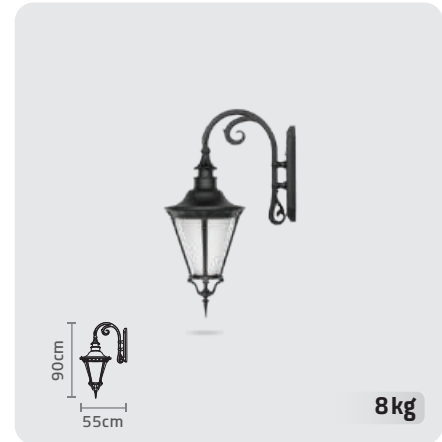

WIDTH: 61 cm | HIGH: 240 cm

SPANISH WALL LIGHT

CODE: SH-108091220

WIDTH: 55 cm | HIGH: 90 cm

SPANISH BOLLARD LIGHT

CODE: SH-108001010

BASE: SH-191320010

WIDTH: 37 cm | HIGH: 275 cm