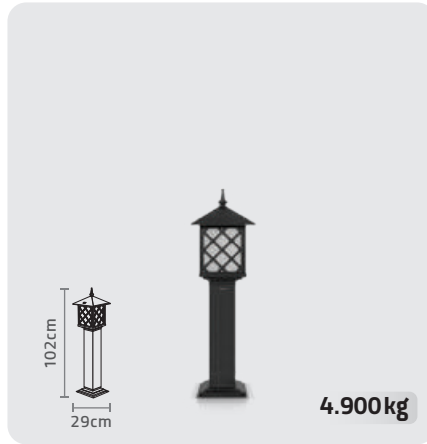

TC-HSE max. 35W

LED Bulb max. 30W

KAREN1 BOLLARD LIGHT (126 CM)

CODE: SH-105412610

WIDTH: 29cm | HIGH: 126cm

KAREN1 BOLLARD LIGHT (102 CM)

CODE: SH-105410210

WIDTH: 29cm | HIGH: 102cm