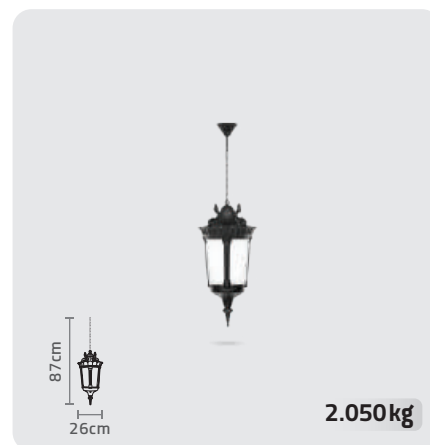

Material	Aluminium Die-Cast
Color Type	Powder Coating
Shade	PMMA
Shades Color	Semi Transparent
Body Color	■ ■ ■
Lamp Source	E27
Input Voltage	AC 220V / 50HZ
IP	54

TC-HSE max. 28W	LED Bulb max. 20W

PASARGAD PENDANT LIGHT

CODE: SH-106602020

WIDTH: 26 cm | HIGH: 87 cm