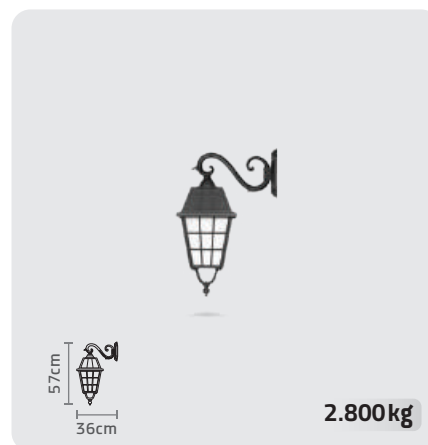

119

www.shabtab.lighting

شب تاب
برقعی

آنچه می درخشد.

VENIZ PARK LIGHT

CODE: SH-105520310

BASE: SH-192120010

WIDTH: 76.5 cm | HIGH: 263 cm

VENIZ WALL LIGHT

CODE: SH-105590310

WIDTH: 36 cm | HIGH: 61 cm

VENIZ PARK LIGHT

CODE: SH-105520320

BASE: SH-191119010

WIDTH: 76.5 cm | HIGH: 217 cm

VENIZ PARK LIGHT

CODE: SH-105510320

BASE: SH-191620010

WIDTH: 42 cm | HIGH: 230 cm

VENIZ WALL LIGHT

CODE: SH-105590320

WIDTH: 36 cm | HIGH: 57 cm

PARK LIGHT + SENATOR ARM

VENIZ LIGHT

VENIZ PARK LIGHT

CODE: SH-105521310
BASE: SH-191720010
WIDTH: 79 cm | HIGH: 275 cm

VENIZ WALL LIGHT

CODE: SH-105591310
WIDTH: 39.5 cm | HIGH: 64 cm

VENIZ PARK LIGHT

CODE: SH-105521320
BASE: SH-191320010
WIDTH: 79 cm | HIGH: 230 cm