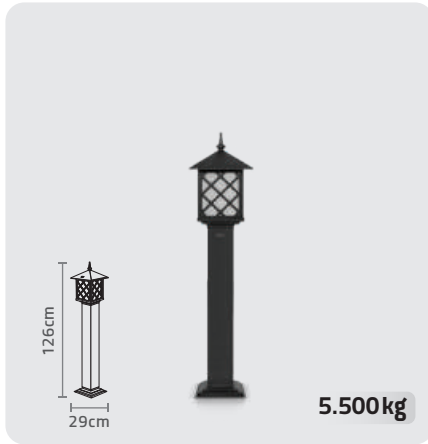

KAREN1 BOLLARD LIGHT (126 CM)

CODE: SH-105412610

WIDTH: 29cm | HIGH: 126cm