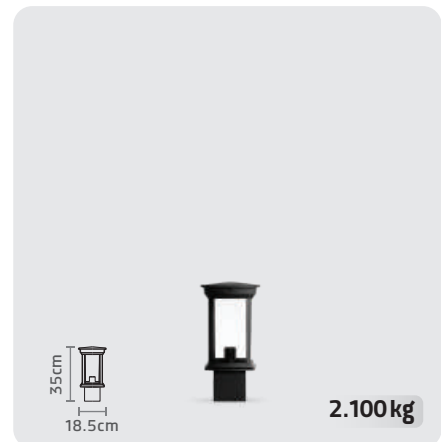

RONAK BOLLARD LIGHT (35 CM)

CODE (TRANSPARENT): SH-109303510

CODE (OPALINE): SH-104603510

WIDTH: 18.5 cm | HIGH: 35 cm