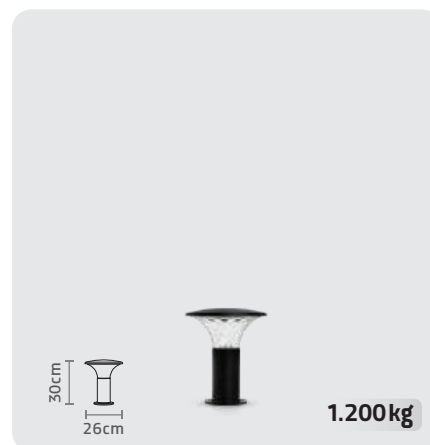

WIDTH: 29 cm | HIGH: 32 cm

ATLAS POST LIGHT

CODE: SH-109603010

WIDTH: 20 cm | HIGH: 41 cm

پرتو

www.shabtab.lighting

What shines.

Material	Aluminium Die-Cast / Extruded
Color Type	Powder Coating
Shade	PC
Shades Color	Transparent
Body Color	■ ■ ■
Lamp Source	E27
Input Voltage	AC 220V / 50HZ
IP	55

PARTO BOLLARD LIGHT (80CM)

CODE: SH-109408010
WIDTH: 26 cm | HIGH: 80 cm

PARTO BOLLARD LIGHT (60CM)

CODE: SH-109406010
WIDTH: 26 cm | HIGH: 60 cm

PARTO BOLLARD LIGHT (30CM)

CODE: SH-109403010
WIDTH: 26 cm | HIGH: 30 cm