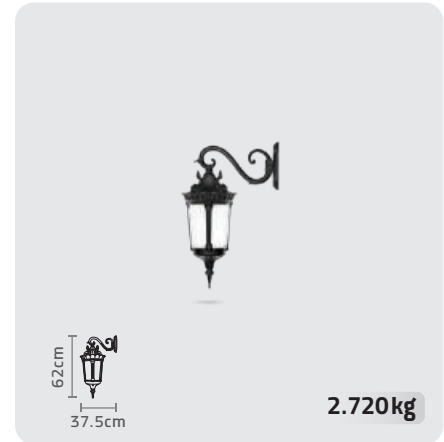

WIDTH: 26 cm | HIGH: 66 cm

PASARGAD PARK LIGHT

CODE: SH-106620320

BASE: SH-191720010

WIDTH: 78.5 cm | HIGH: 230 cm

PASARGAD PARK LIGHT

CODE: SH-106610320

BASE: SH-191720010

WIDTH: 44 cm | HIGH: 230 cm

PASARGAD WALL LIGHT

CODE: SH-106690320

WIDTH: 37.5 cm | HIGH: 62 cm

PASARGAD PARK LIGHT

CODE: SH-106620310

BASE: SH-192020010

WIDTH: 78.5 cm | HIGH: 268 cm