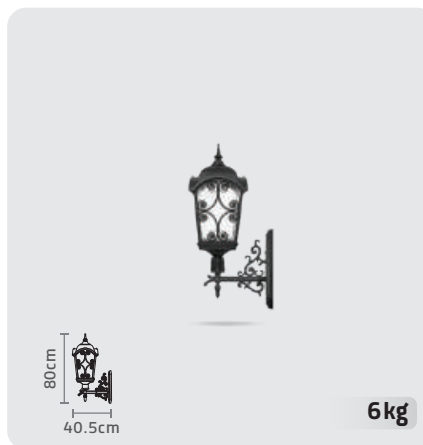

WIDTH: 51.5 cm | HIGH: 88 cm

ARVIN PARK LIGHT

CODE: SH-106721020

BASE: SH-191820011

WIDTH: 109 cm | HIGH: 240 cm

ARVIN PARK LIGHT

CODE: SH-106711020

BASE: SH-191820011

WIDTH: 72 cm | HIGH: 240 cm

ARVIN WALL LIGHT

CODE: SH-106791020

WIDTH: 50 cm | HIGH: 80 cm

ARVIN PARK LIGHT

CODE: SH-106721310

BASE: SH-192020010

WIDTH: 84 cm | HIGH: 272 cm

ARVIN WALL LIGHT

CODE: SH-106791310

WIDTH: 40.5 cm | HIGH: 80 cm

WALL LIGHT + BATIS ARM

PARK LIGHT + ARIYAN ARM

ARVIN PARK LIGHT

CODE: SH-106721710
BASE: SH-191820011
WIDTH: 128 cm | HIGH: 283 cm

ARVIN WALL LIGHT