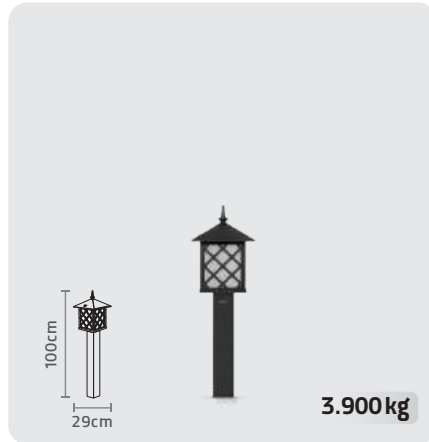

TC-HSE max. 35W

LED Bulb max. 30W

KAREN 2 BOLLARD LIGHT (115 CM)

CODE: SH-109711510

WIDTH: 29 cm | HIGH: 115 cm

KAREN 2 BOLLARD LIGHT (100 CM)

CODE: SH-109710010

WIDTH: 29 cm | HIGH: 100 cm