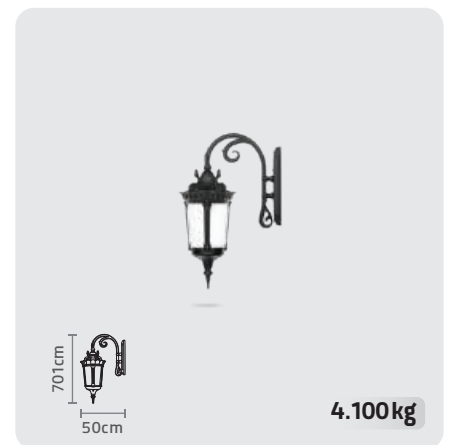

PASARGAD WALL LIGHT

CODE: SH-106690310

WIDTH: 37.5 cm | HIGH: 62 cm

WALL LIGHT + SENATOR ARM

PASARGAD PARK LIGHT

CODE: SH-106620110
BASE: SH-192120010
WIDTH: 68 cm | HIGH: 250 cm

PASARGAD WALL LIGHT

CODE: SH-106690110
WIDTH: 32.5 cm | HIGH: 60 cm

PASARGAD PARK LIGHT

CODE: SH-106621110
BASE: SH-191119010
WIDTH: 77.5 cm | HIGH: 270 cm

PASARGAD WALL LIGHT

CODE: SH-106691110
WIDTH: 36 cm | HIGH: 66 cm

WALL LIGHT + ARTA ARM

PASARGAD PARK LIGHT

CODE: SH-106621220
BASE: SH-191720010
WIDTH: 104 cm | HIGH: 240 cm

PASARGAD PARK LIGHT

CODE: SH-106611220
BASE: SH-191720010
WIDTH: 54 cm | HIGH: 240 cm

PASARGAD WALL LIGHT

CODE: SH-106691220
WIDTH: 50 cm | HIGH: 70 cm

EMPERATOOR

شب تاب
برقعی

آنچه می درخشد.

EMPEROOR PENDANT LIGHT