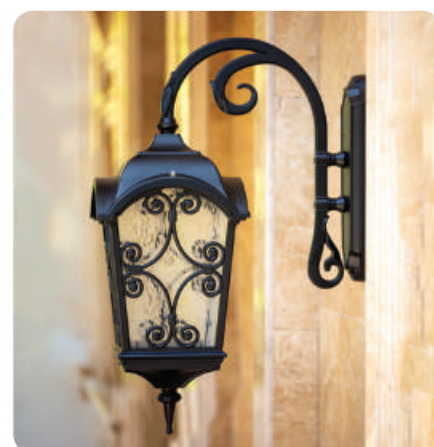

WALL LIGHT + ARTA ARM