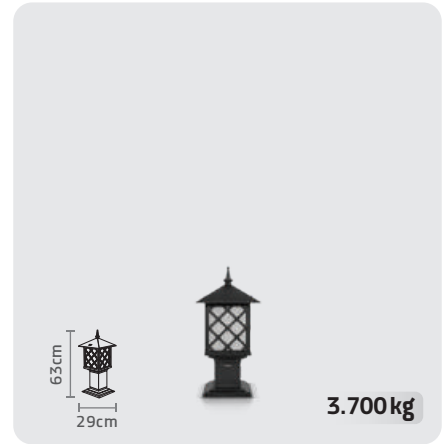

TC-HSE max. 35W

LED Bulb max. 30W

KAREN1 BOLLARD LIGHT (126 CM)

CODE: SH-105412610

WIDTH: 29cm | HIGH: 126cm

KAREN1 BOLLARD LIGHT (102 CM)

CODE: SH-105410210

WIDTH: 29cm | HIGH: 102cm