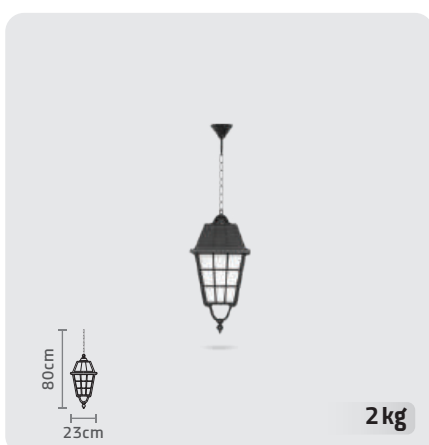

MOSHABAK WALL LIGHT

CODE: SH-104190320
WIDTH: 32 cm | HIGH: 46 cm

MOSHABAK PARK LIGHT

CODE: SH-104121120
BASE: SH-191620010
WIDTH: 69 cm | HIGH: 230 cm

MOSHABAK PARK LIGHT

CODE: SH-104111120
BASE: SH-191620010
WIDTH: 39 cm | HIGH: 230 cm

TC-HSE max. 28W	LED Bulb max. 20W
-----------------	-------------------

VENIZ BOLLARD LIGHT

CODE: SH-105501010

BASE: SH-191908000

WIDTH: 23 cm | HIGH: 128 cm

VENIZ POST LIGHT

CODE: SH-105503010

WIDTH: 23 cm | HIGH: 63 cm