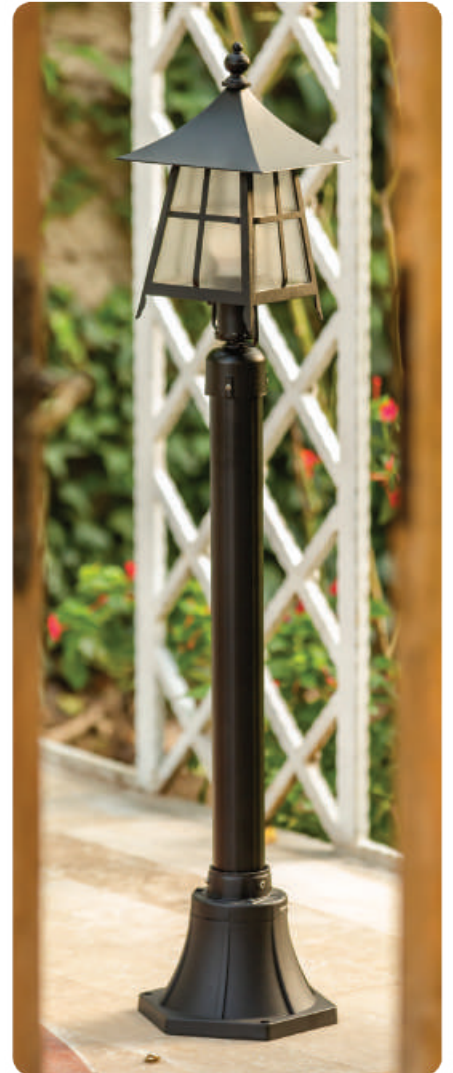

WIDTH: 33 cm | HIGH: 230 cm

BOLLARD LIGHT

SHONIZ BOLLARD LIGHT

CODE: SH-107801010

BASE: SH-191908000

WIDTH: 25 cm | HIGH: 110 cm

SHONIZ POST LIGHT

CODE: SH-107803010