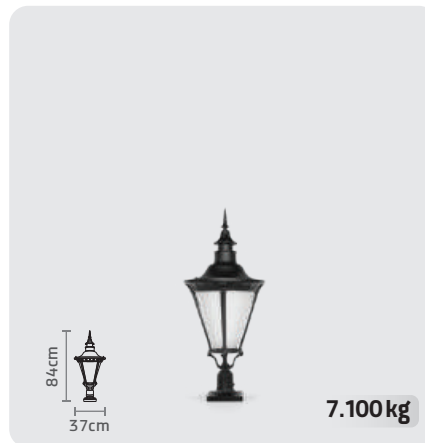

WIDTH: 61 cm | HIGH: 240 cm

SPANISH WALL LIGHT

CODE: SH-108091220

WIDTH: 55 cm | HIGH: 90 cm

SPANISH BOLLARD LIGHT

CODE: SH-108001010

BASE: SH-191320010

WIDTH: 37 cm | HIGH: 275 cm