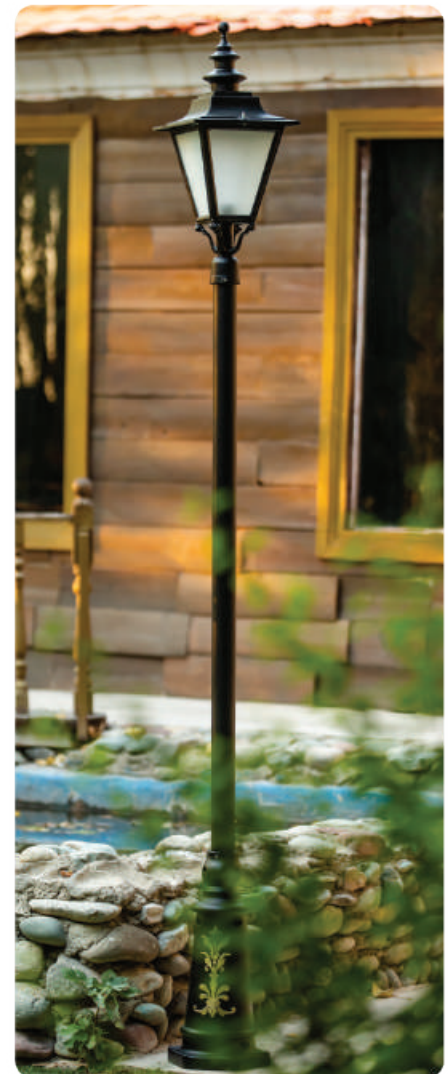

ENGLISH WALL LIGHT

CODE: SH-107491310
WIDTH: 44.5 cm | HIGH: 82 cm

ENGLISH PARK LIGHT

CODE: SH-107422710
BASE: SH-191820011
WIDTH: 129 cm | HIGH: 268 cm

ENGLISH WALL LIGHT

CODE: SH-107492710
WIDTH: 61.5 cm | HIGH: 88 cm