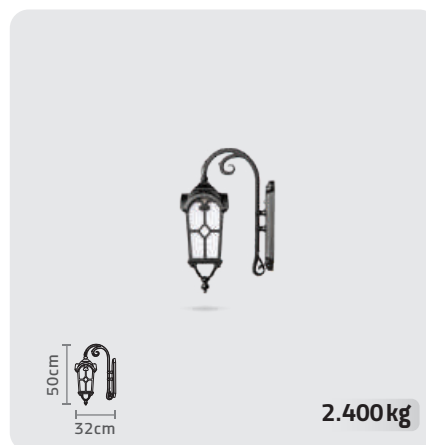

CODE: SH-105620720
BASE: SH-192120010
WIDTH: 68 cm | HIGH: 233 cm

ROSHA PARK LIGHT

CODE: SH-105610720
BASE: SH-192120010
WIDTH: 39 cm | HIGH: 233 cm

ROSHA WALL LIGHT

CODE: SH-105690720
WIDTH: 32 cm | HIGH: 50 cm