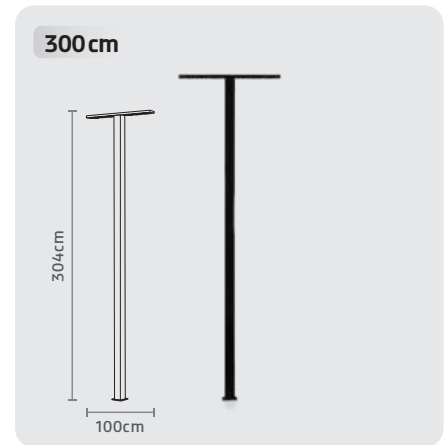

MODERNA-M706 STREET LIGHT

■ CODE: SH-170630040

■ CODE: SH-170630080

WIDTH: 100 cm | HIGH: 304 cm