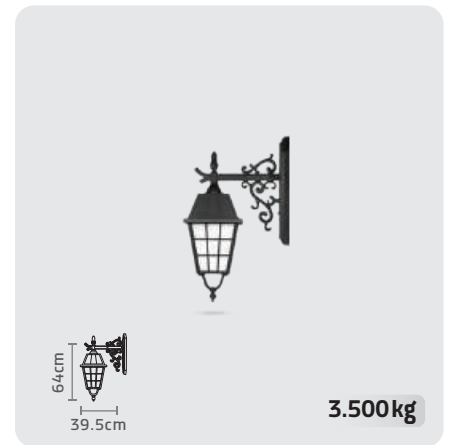

VENIZ PARK LIGHT

CODE: SH-105521310
BASE: SH-191720010
WIDTH: 79 cm | HIGH: 275 cm

VENIZ WALL LIGHT

CODE: SH-105591310
WIDTH: 39.5 cm | HIGH: 64 cm

VENIZ PARK LIGHT

CODE: SH-105521320
BASE: SH-191320010
WIDTH: 79 cm | HIGH: 230 cm

VENIZ PARK LIGHT

CODE: SH-105511320
BASE: SH-191320010
WIDTH: 44 cm | HIGH: 230 cm

VENIZ WALL LIGHT

CODE: SH-105591320
WIDTH: 39.5 cm | HIGH: 64 cm

VENIZ PARK LIGHT

CODE: SH-105520720
BASE: SH-192120010
WIDTH: 74 cm | HIGH: 233 cm