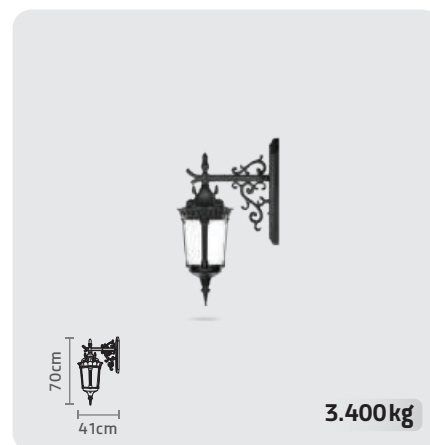

 TC-HSE max. 28W	 LED Bulb max. 20W
---	---

PASARGAD PENDANT LIGHT

CODE: SH-106602020

WIDTH: 26 cm | HIGH: 87 cm

PASARGAD PARK LIGHT

CODE: SH-106621320

BASE: SH-192120010

WIDTH: 81 cm | HIGH: 230 cm

PASARGAD PARK LIGHT

CODE: SH-106611320

BASE: SH-192120010

WIDTH: 44 cm | HIGH: 230 cm

PASARGAD WALL LIGHT

CODE: SH-106691320

WIDTH: 41 cm | HIGH: 70 cm

PASARGAD PARK LIGHT