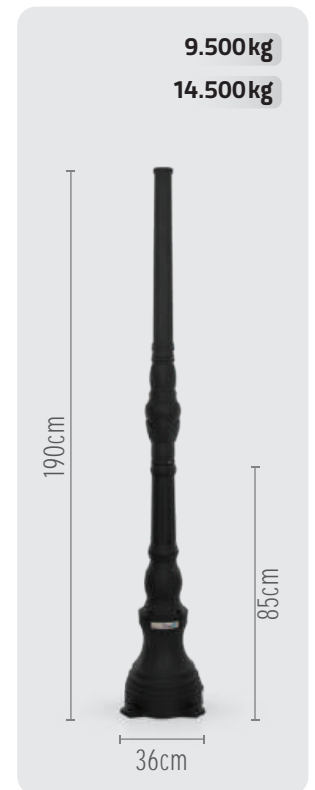

AFRA BASE

CODE: SH-191108510

CODE: SH-191119010