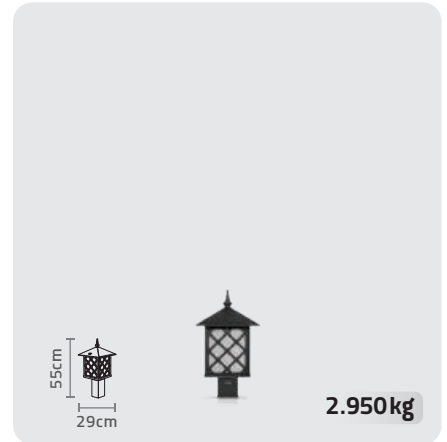

TC-HSE max. 35W

LED Bulb max. 30W

KAREN 2 BOLLARD LIGHT (115 CM)

CODE: SH-109711510

WIDTH: 29 cm | HIGH: 115 cm

KAREN 2 BOLLARD LIGHT (100 CM)

CODE: SH-109710010

WIDTH: 29 cm | HIGH: 100 cm