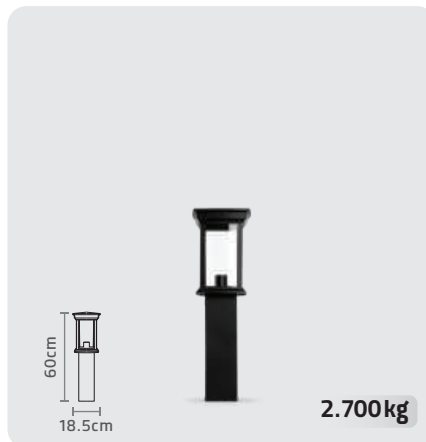

LED Filament Bulbs max. 8W

LED Bulb max. 15W

RONAK BOLLARD LIGHT (80 CM)

CODE (TRANSPARENT): SH-109308010

CODE (OPALINE): SH-104608010

WIDTH: 18.5 cm | HIGH: 80 cm

RONAK BOLLARD LIGHT (60 CM)

CODE (TRANSPARENT): SH-109306010