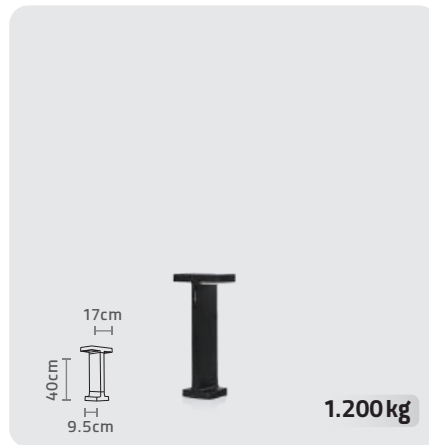

Power	Luminous Flux	Luminous Efficiency	Color Temperatur
2*10W	866 Lm	45 Lm / w	3000 / 4000k

TIYAM BOLLARD LIGHT (80CM)

■ CODE: SH-107008040

■ CODE: SH-107008080

WIDTH: 9.5 cm | LENGTH: 17 | HIGH: 80 cm

TIYAM BOLLARD LIGHT (40CM)

■ CODE: SH-107004040

■ CODE: SH-107004080

WIDTH: 9.5 cm | LENGTH: 17 | HIGH: 40 cm

TIYAM WALL LIGHT

■ CODE: SH-107090530

■ CODE: SH-107090570

WIDTH: 16 cm | LENGTH: 17 | HIGH: 18 cm

BOLLARD LIGHT