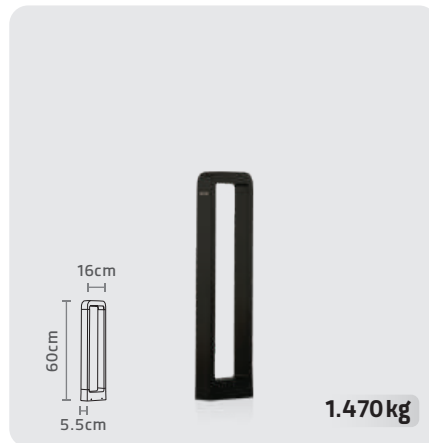

Power	Luminous Flux	Luminous Efficiency	Color Temperatur
10 W	280 Lm	30 Lm / w	3000 / 4000 k

1.715 kg

TANDIS BOLLARD LIGHT (80CM)

■ CODE: SH-106508040

■ CODE: SH-106508080

WIDTH: 5.5 cm | LENGTH: 16 | HIGH: 80 cm

1.470 kg

TANDIS BOLLARD LIGHT (60CM)

■ CODE: SH-106506040

■ CODE: SH-106506080

WIDTH: 5.5 cm | LENGTH: 16 | HIGH: 60 cm

1.160 kg

TANDIS BOLLARD LIGHT (35CM)

■ CODE: SH-106503540