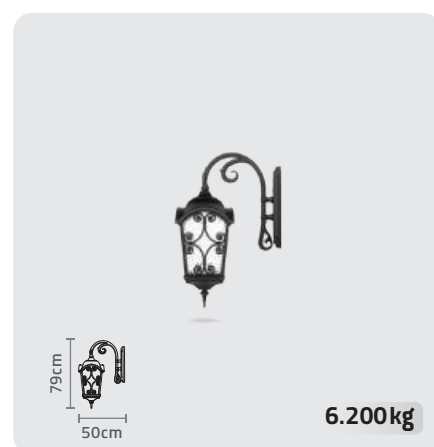

ARVIN WALL LIGHT

CODE: SH-106791310

WIDTH: 40.5 cm | HIGH: 80 cm

WALL LIGHT + BATIS ARM

PARK LIGHT + ARIYAN ARM

ARVIN PARK LIGHT

CODE: SH-106721710
BASE: SH-191820011
WIDTH: 128 cm | HIGH: 283 cm

ARVIN WALL LIGHT

CODE: SH-106791710
WIDTH: 59.5 cm | HIGH: 94 cm

WALL LIGHT + ARTA ARM

ARVIN PARK LIGHT

CODE: SH-106721220
BASE: SH-191720010
WIDTH: 104 cm | HIGH: 240 cm

ARVIN PARK LIGHT

CODE: SH-106711220
BASE: SH-191720010
WIDTH: 57 cm | HIGH: 240 cm