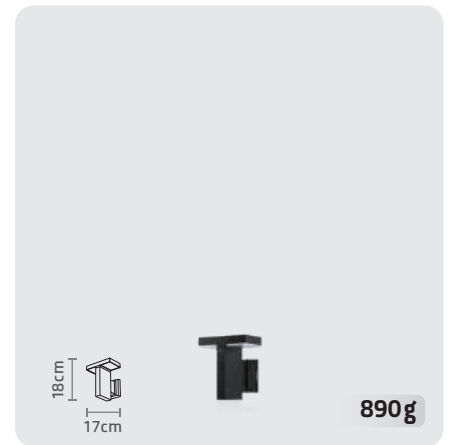

Power	Luminous Flux	Luminous Efficiency	Color Temperatur
2*10W	866 Lm	45 Lm / w	3000 / 4000k

TIYAM BOLLARD LIGHT (80CM)

■ CODE: SH-107008040

■ CODE: SH-107008080

WIDTH: 9.5 cm | LENGTH: 17 | HIGH: 80 cm

TIYAM BOLLARD LIGHT (40CM)

■ CODE: SH-107004040

■ CODE: SH-107004080

WIDTH: 9.5 cm | LENGTH: 17 | HIGH: 40 cm

TIYAM WALL LIGHT

■ CODE: SH-107090530

■ CODE: SH-107090570

WIDTH: 16 cm | LENGTH: 17 | HIGH: 18 cm

BOLLARD LIGHT